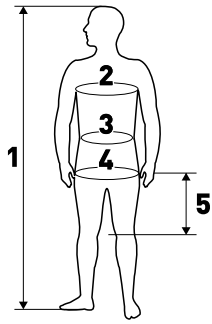

### WETSUIT 3 +/- SHE DIVES

IT	1	2	3	4	5	6	7
EU	XS	S	M	L	XL	2XL	3XL
USA	4	6	8	10	12	14	16
1	163/5'4"	166/5'6"	169/5'7"	172/5'8"	175/5'9"	178/5'10"	181/5'10"
2	75/30"	79/31"	83/33"	87/34"	91/36"	95/37"	99/39"
3	66/26"	70/28"	74/29"	78/31"	82/32"	86/34"	90/35"
4	82/32"	86/34"	90/36"	94/37"	98/39"	102/40"	106/42"

### SCUBA RANGER

	-3	-2	-1	0
1	119 / 47"	129 / 50"	140 / 55"	150 / 59"
2	59 / 23"	64 / 25"	70 / 27"	75 / 30"
3	55 / 21"	59 / 23"	63 / 24"	67 / 26"
4	65 / 26"	73 / 29"	77 / 30"	85 / 33"

### THERMO GUARD SHORTY UNISEX

IT	EU	CHEST	WAIST	HIPS	TOLERANCE
-3	8 A	56 / 22"	52 / 20"	66 / 26"	± 2 / ± 0.8"
-2	10 A	61 / 24"	56 / 22"	75 / 30"	± 2 / ± 0.8"
-1	12 A	67 / 26"	60 / 24"	79 / 31"	± 2 / ± 0.8"
0	14 A	73 / 29"	65 / 26"	87 / 34"	± 2 / ± 0.8"
1	XS	86 / 34"	65 / 26"	85 / 33"	± 2 / ± 0.8"
2	S	90 / 35"	70 / 28"	89 / 35"	± 2 / ± 0.8"
3	M	94 / 37"	74 / 29"	94 / 37"	± 2 / ± 0.8"
4	L	99 / 39"	78 / 31"	98 / 39"	± 2 / ± 0.8"
5	XL	103 / 41"	82 / 32"	102 / 40"	± 2 / ± 0.8"
6	XXL	107 / 42"	86 / 34"	106 / 42"	± 2 / ± 0.8"
7	3XL	111 / 44"	91 / 36"	111 / 44"	± 2 / ± 0.8"

## SIZE CHARTS